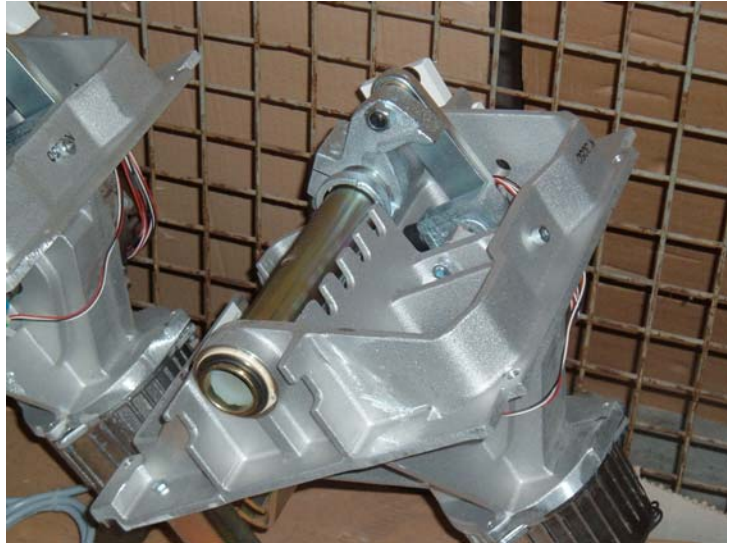

BARRIER DRIVE UNITS FOR MIB BARRIER GATES

**PART NUMBER 1056.5015 for MIB 20 DRIVE UNIT
LIST PRICE (07/2009) = \$1,955.00 for 1056.5015**

**PART NUMBER 1056.5016 for MIB 30 DRIVE UNIT
LIST PRICE (07/2009) = \$1,755.00 for 1056.5016**